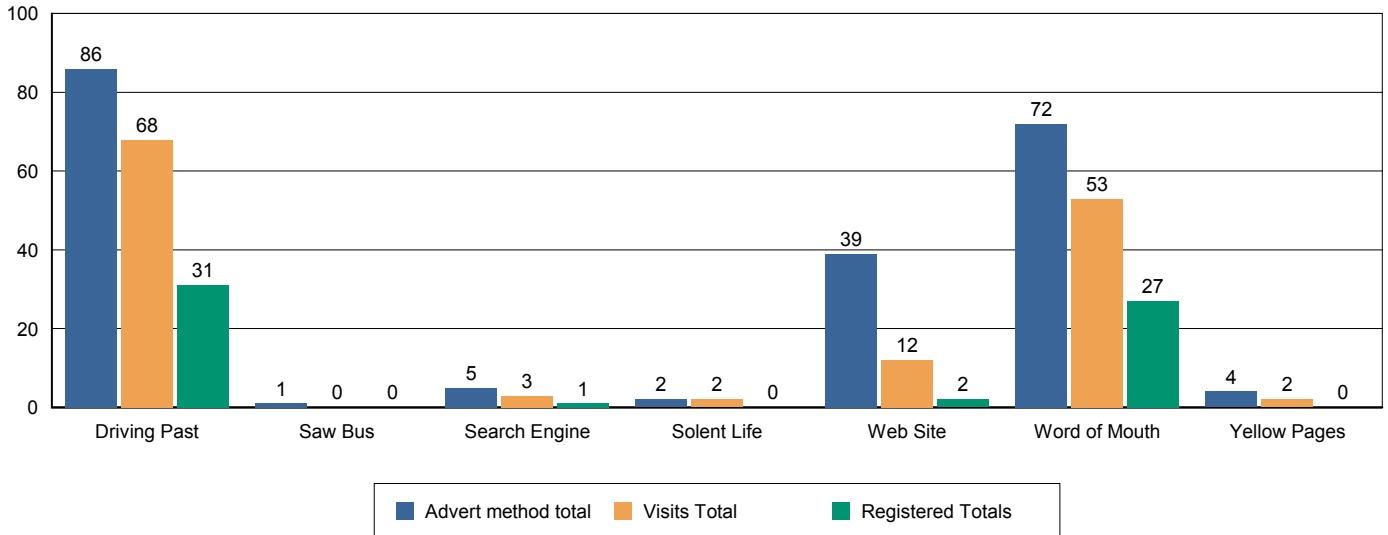

Conversion rates by advertising

	Vist	Registered
Driving Past	86	
	68	31
Saw Bus	1	
	0	0
Search Engine	5	
	3	1
Solent Life	2	
	2	0
Web Site	39	
	12	2
Word of Mouth	72	
	53	27
Yellow Pages	4	
	2	0
Grand Total:	140	61